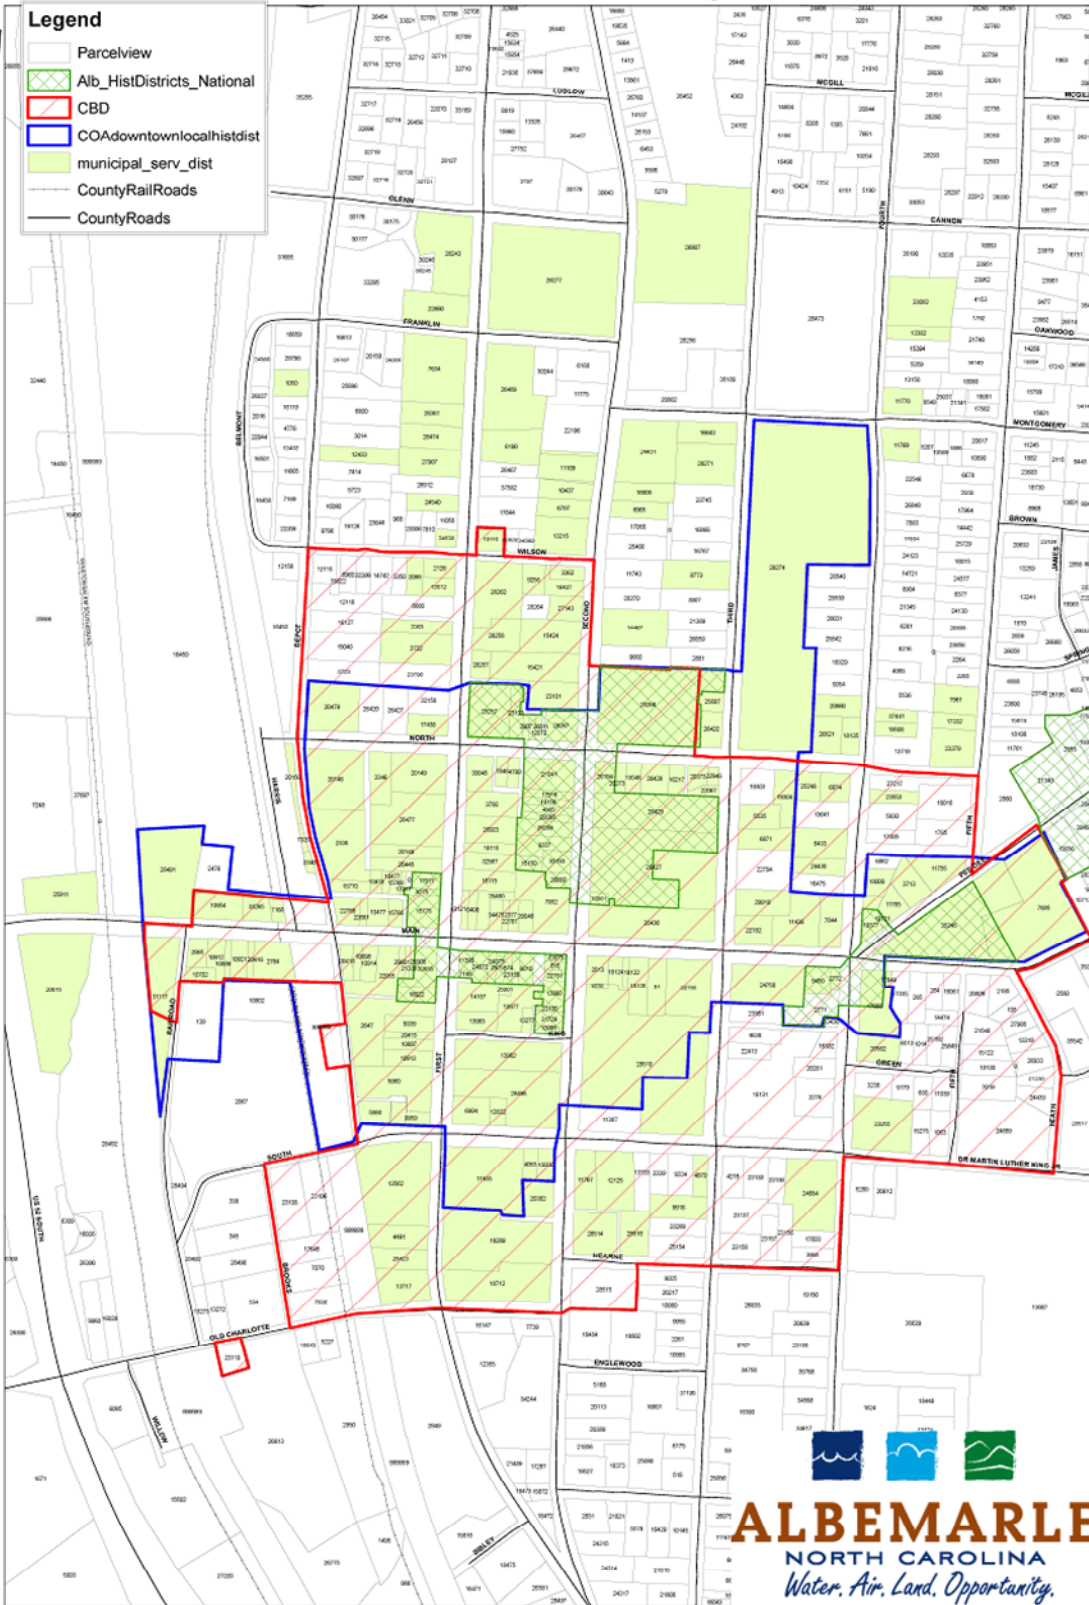

# City of Albemarle, NC Downtown District Maps

REFERENCE USE ONLY

0 200 400 600 Feet

City of Albemarle  
Department of Engineering Services  
GIS Division (704) 984-9437