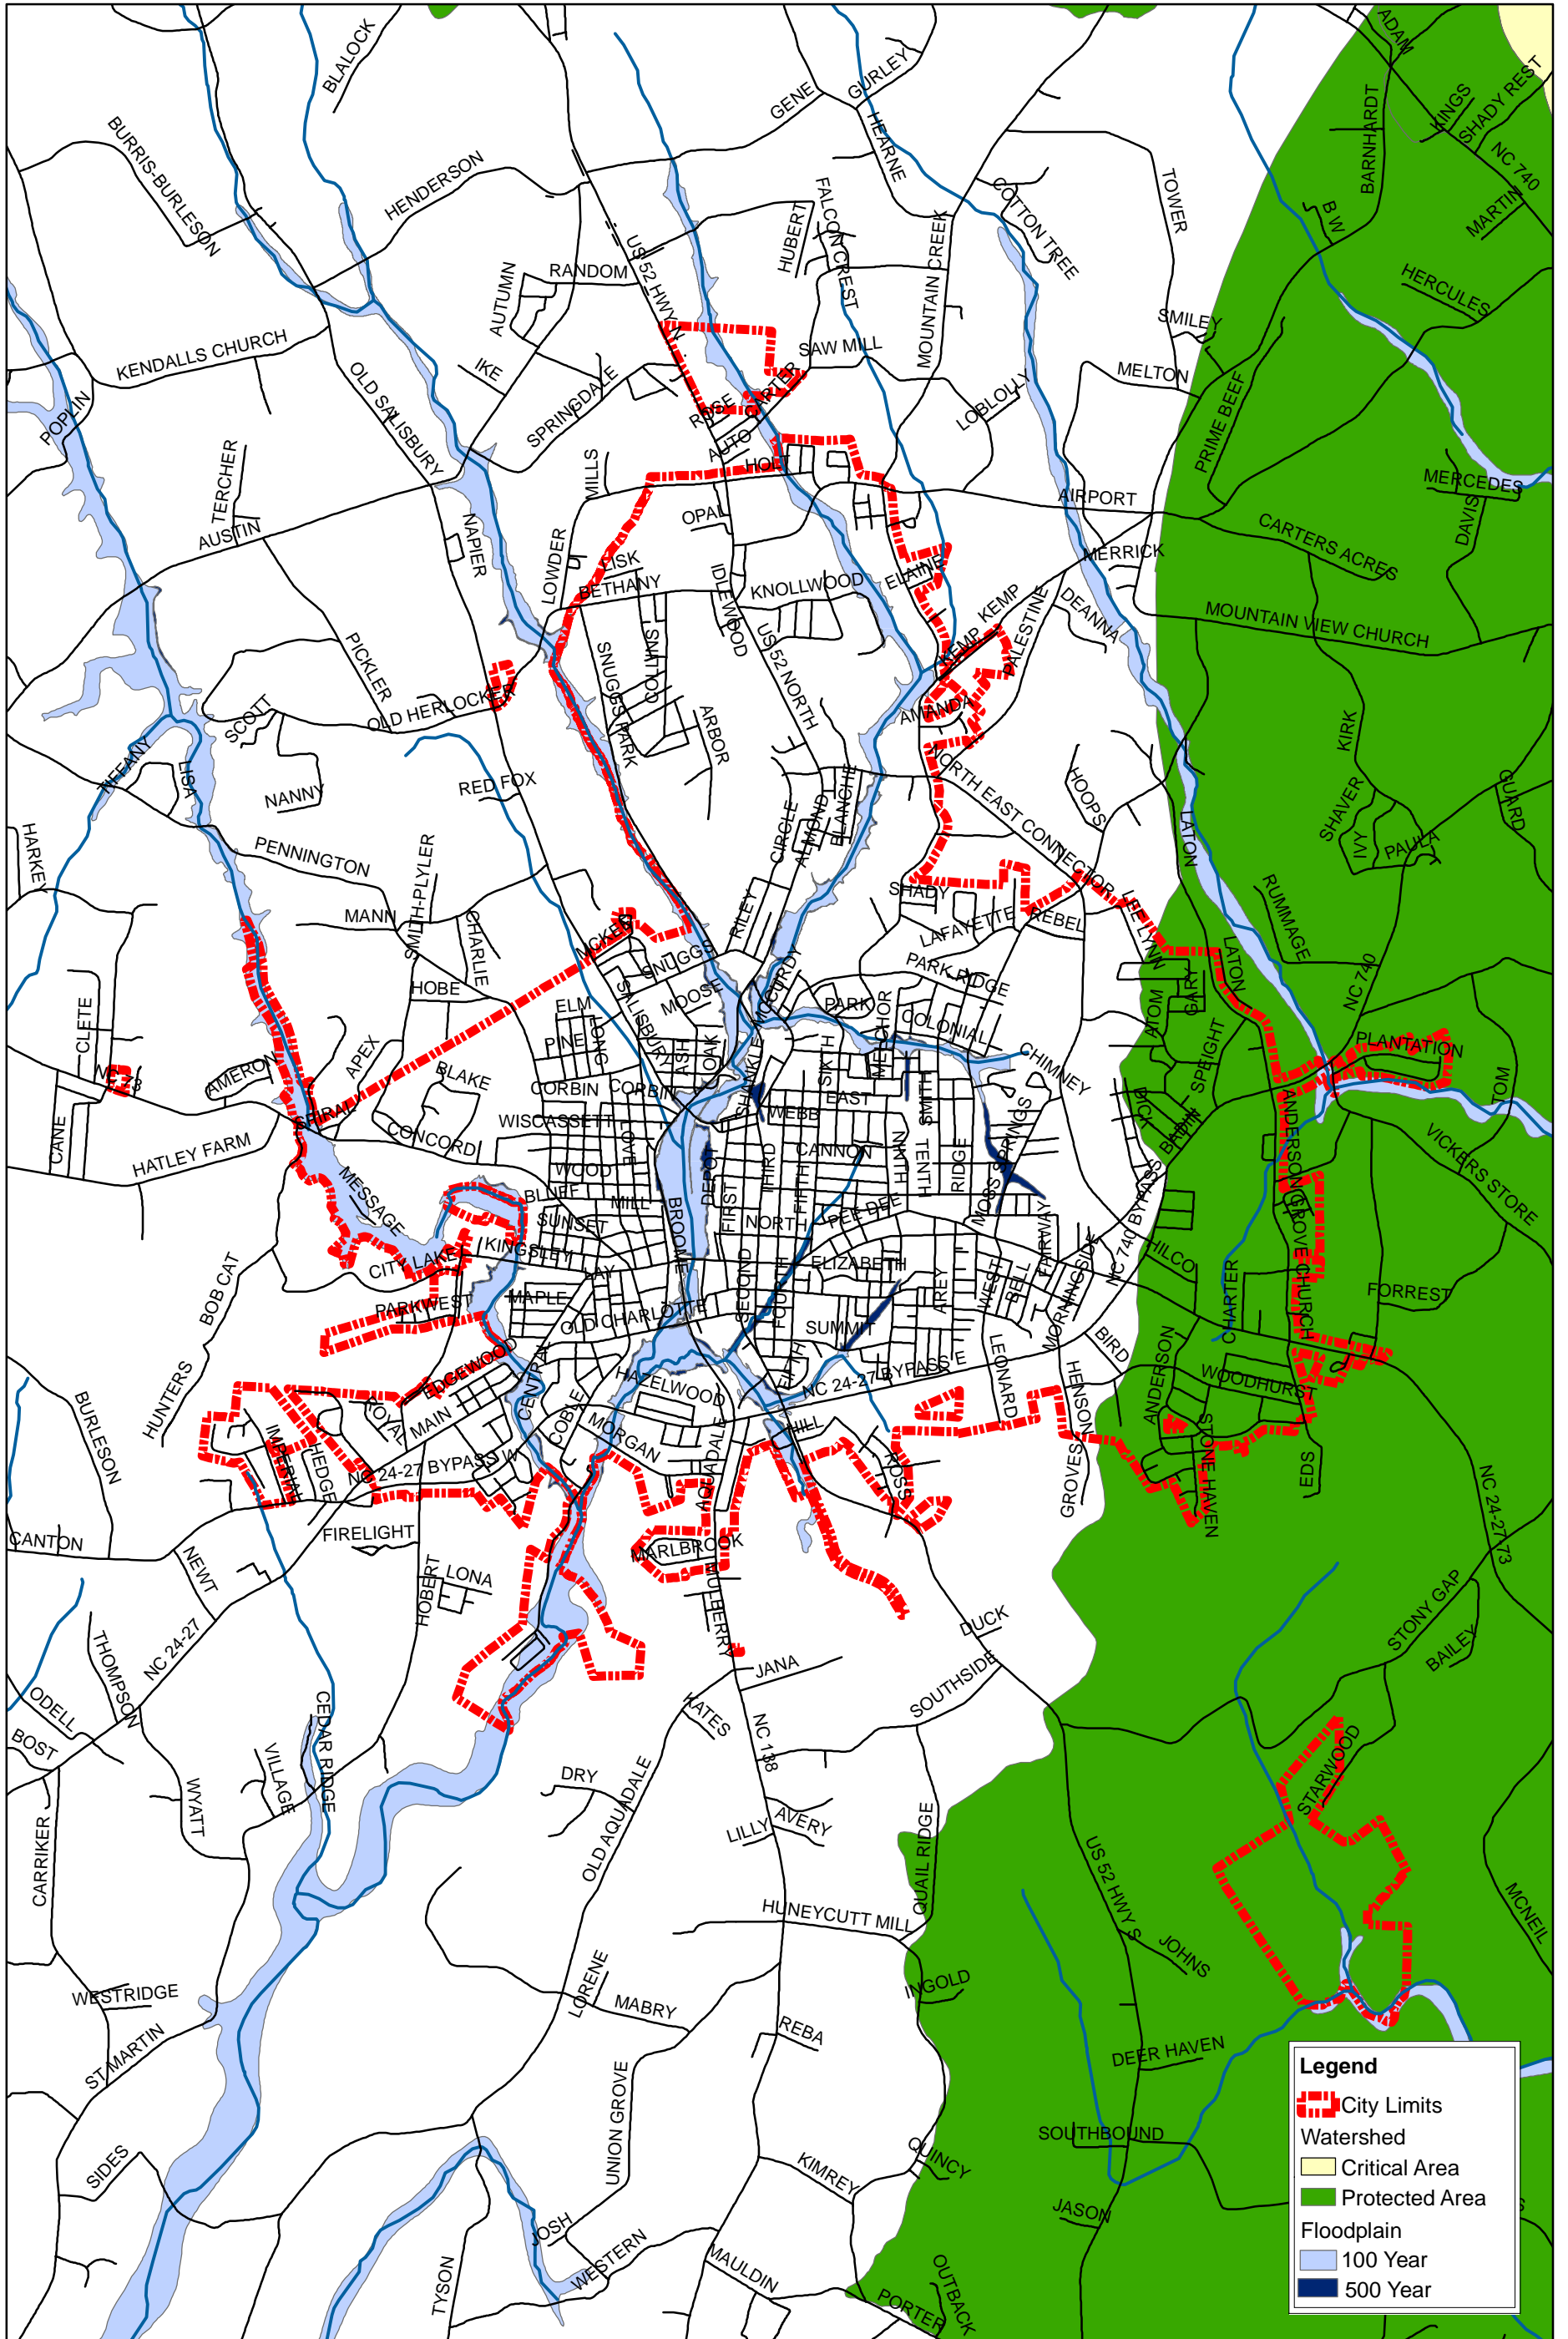

City of Albemarle: Watershed and Floodplains

Legend

- City Limits
- Watershed
- Critical Area
- Protected Area
- Floodplain
- 100 Year
- 500 Year