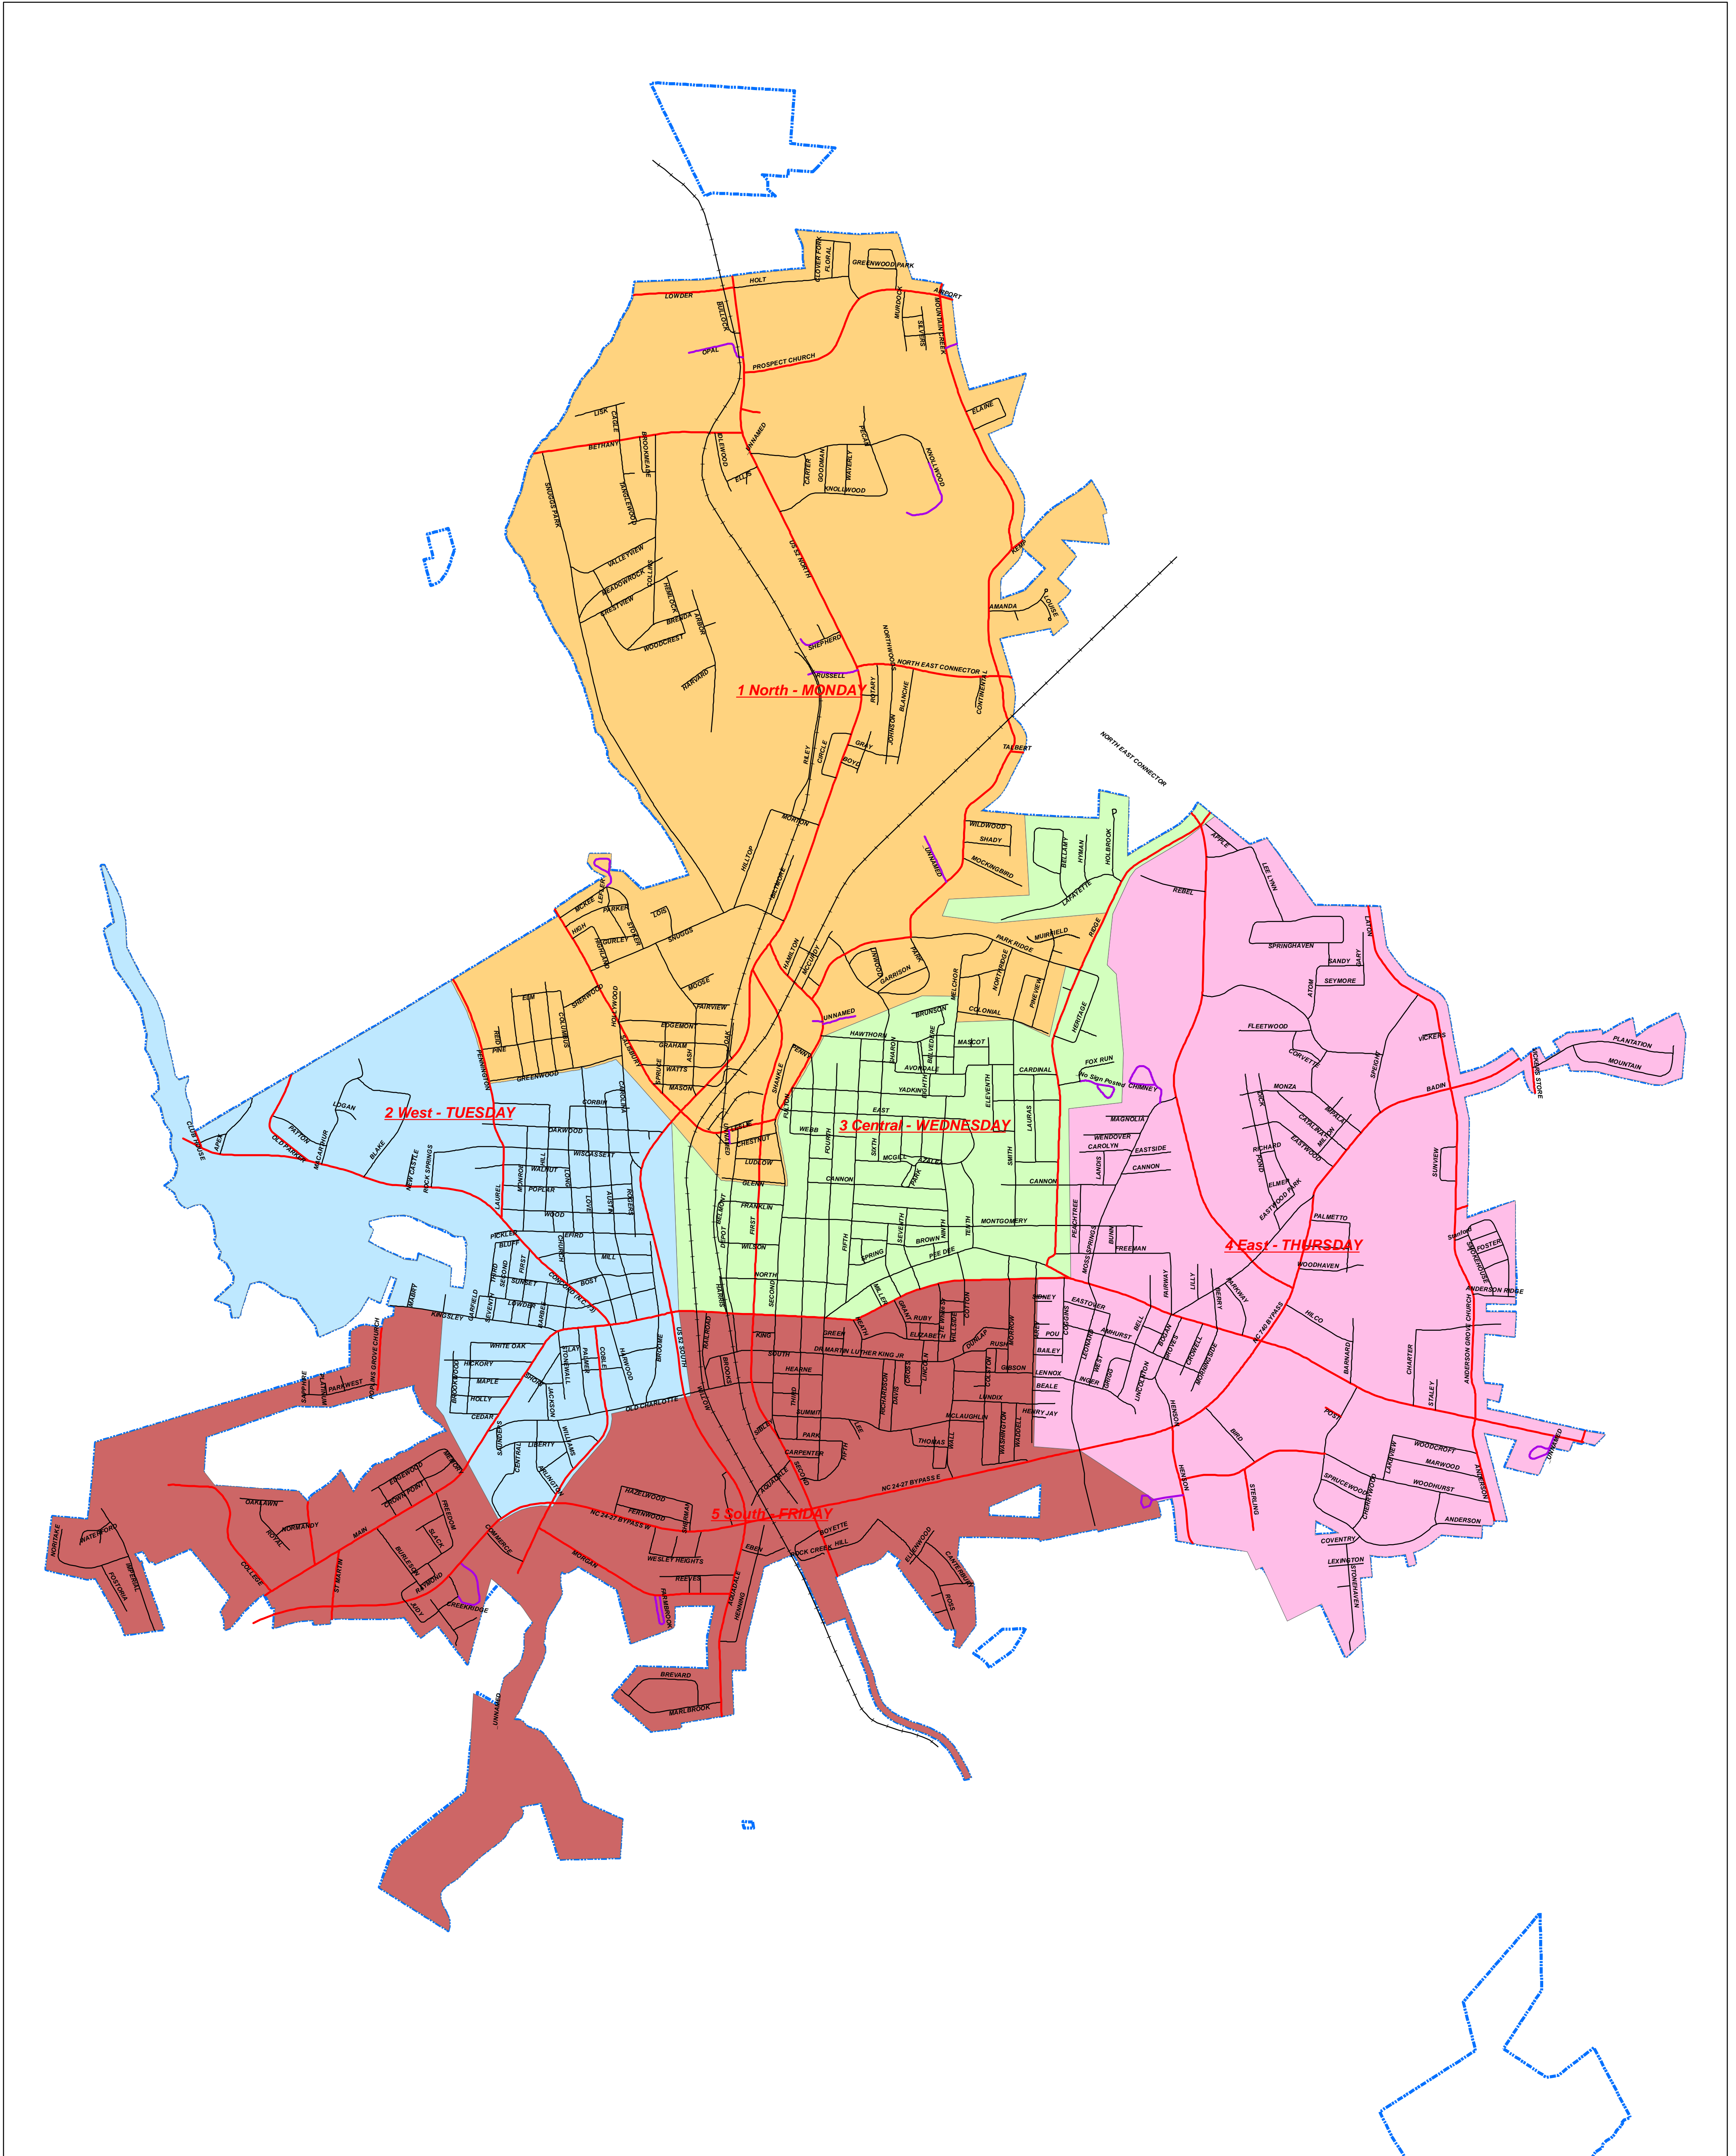

City of Albemarle Garbage Collection Routes

Garbage Collection Routes

For reference use, this is not survey grade.

— AlbemarleRailroads	Albemarle_City_Limits
COA Streets	Garbage_Collection_Zones
DOT_	Zone_Day
— CITY_STREET	1 North - MONDAY
— DOT	2 West - TUESDAY
— PRIVATE_ROAD	3 Central - WEDNESDAY
	4 East - THURSDAY
	5 South - FRIDAY